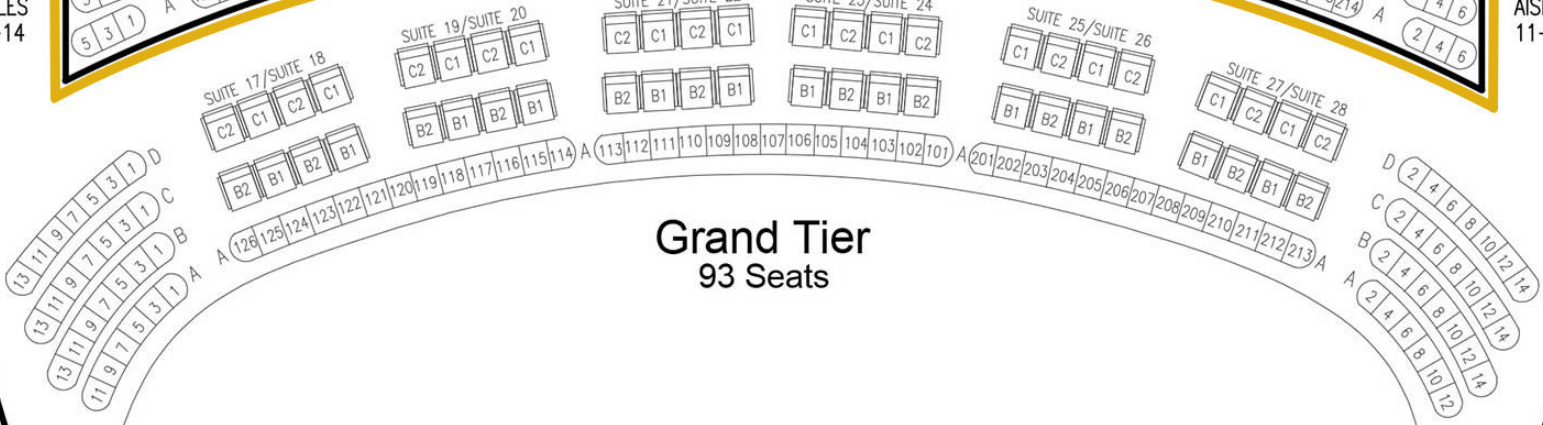

**Lower Gallery**  
220 Seats

**Balcony 400 Seats**

AISLES 11-14

AISLES 11-14

**Grand Tier**  
93 Seats