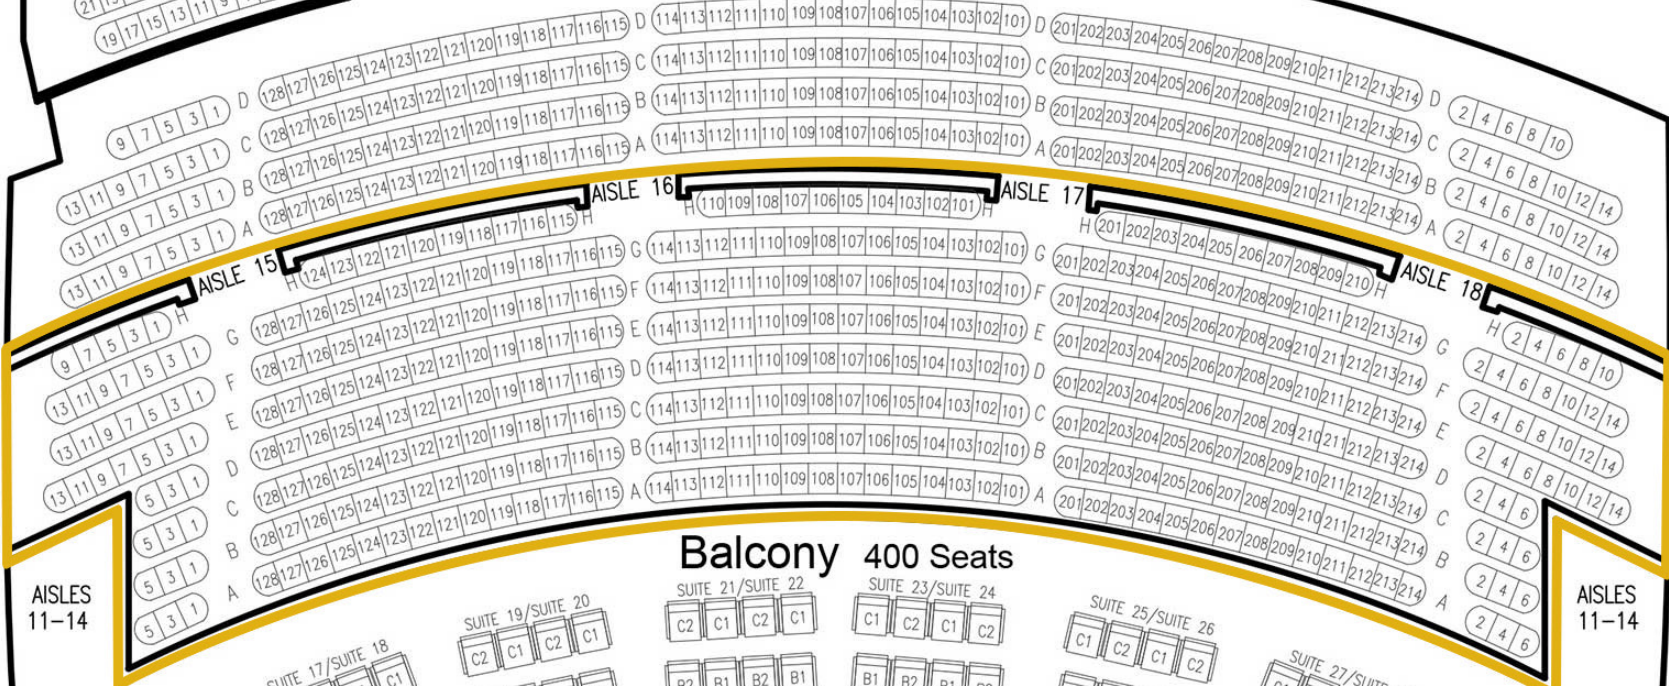

**Lower Gallery**  
220 Seats

**Balcony 400 Seats**

AISLES 11-14

AISLES 11-14

**Grand Tier**  
93 Seats