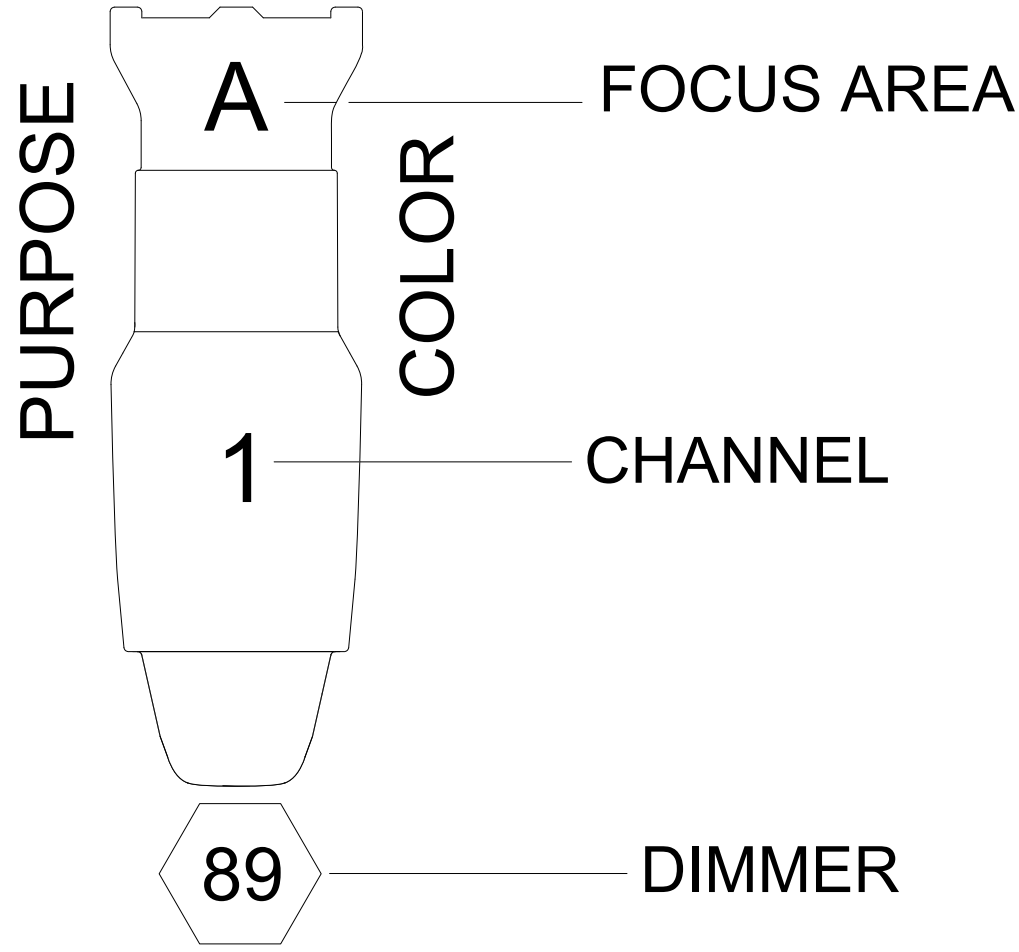

2/301 — UNIVERSE/ADDRESS

-  ETC Source 4 19-Degree @ 575 W 11
-  ETC Source 4 26-Degree @ 575 W 9
-  ETC Source 4 36-Degree @ 575 W 7
-  ETC Source 4 PARnel @ 575 W 27
-  Chauvet Rogue R3 Spot @ 514 W 4
-  ETC Lustr 11 @ 125 W 10